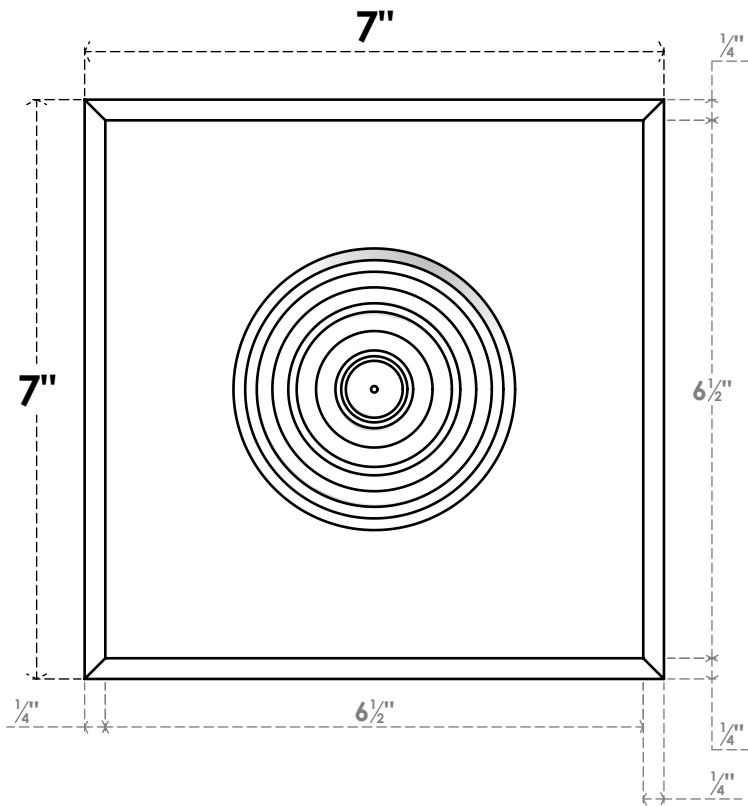

# ROSP070X070X100SDG03

7"W X 7"H X 1"P STANDARD SEDGWICK BULLSEYE ROSETTE WITH BEVELED EDGE, ARCHITECTURAL GRADE PVC

**FRONT**

**SIDE**

EKENA MILLWORK  
2300 WEST MAIN ST.  
CLARKSVILLE, TX 75426  
TOLL FREE: 866-607-0453  
WWW.EKENAMILLWORK.COM

**NOTES**

1. INSTALLATION TO BE COMPLETED IN ACCORDANCE WITH MANUFACTURER'S SPECIFICATIONS.
2. DRAWING MAY NOT BE TO SCALE
3. THIS DRAWING IS INTENDED FOR DESIGN AND PLANNING PURPOSES ONLY.
4. ALL INFORMATION CONTAINED HEREIN WAS CURRENT AT THE TIME OF DEVELOPMENT BUT MUST BE REVIEWED AND APPROVED BY THE PRODUCT MANUFACTURER TO BE CONSIDERED ACCURATE.
5. ARCHITECTURAL GRADE PVC PRODUCTS ARE MADE FROM EXPANDED CELLULAR PVC AND COME NATURALLY WHITE BUT MAY BE PAINTED