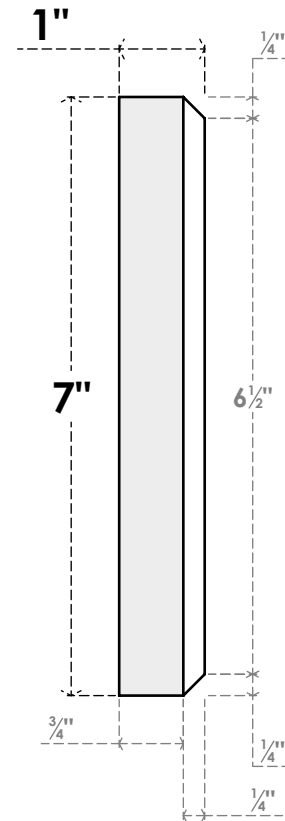

# ROSP070X070X100SDG03

7"W X 7"H X 1"P STANDARD SEDGWICK BULLSEYE ROSETTE WITH BEVELED EDGE, ARCHITECTURAL GRADE PVC

**FRONT**

**SIDE**

EKENA MILLWORK  
2300 WEST MAIN ST.  
CLARKSVILLE, TX 75426  
TOLL FREE: 866-607-0453  
WWW.EKENAMILLWORK.COM

**NOTES**

1. INSTALLATION TO BE COMPLETED IN ACCORDANCE WITH MANUFACTURER'S SPECIFICATIONS.
2. DRAWING MAY NOT BE TO SCALE
3. THIS DRAWING IS INTENDED FOR DESIGN AND PLANNING PURPOSES ONLY.
4. ALL INFORMATION CONTAINED HEREIN WAS CURRENT AT THE TIME OF DEVELOPMENT BUT MUST BE REVIEWED AND APPROVED BY THE PRODUCT MANUFACTURER TO BE CONSIDERED ACCURATE.
5. ARCHITECTURAL GRADE PVC PRODUCTS ARE MADE FROM EXPANDED CELLULAR PVC AND COME NATURALLY WHITE BUT MAY BE PAINTED